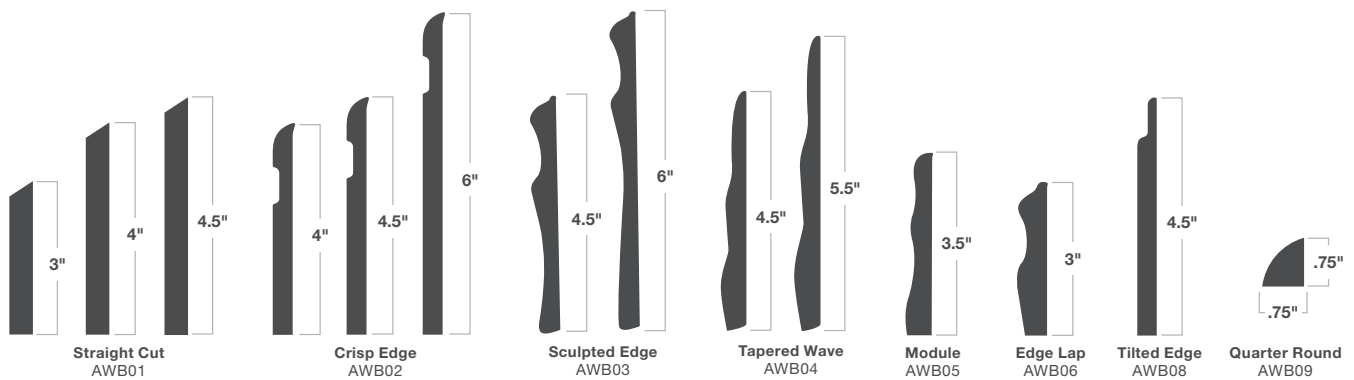

# Elemental Edges | Architectural Base

Elemental Edges Architectural Wall Base is an easy-to-order, sustainable solution to traditional millwork. The wide variety of design options, sizes, and running line colors allow you to easily coordinate your project finishes with your Mohawk Group flooring selections.

## RUNNING LINE COLORS MADE TO ORDER | Minimum Order Quantity Required

ADDITIONAL COLORS AVAILABLE | Minimum Order Quantities Required