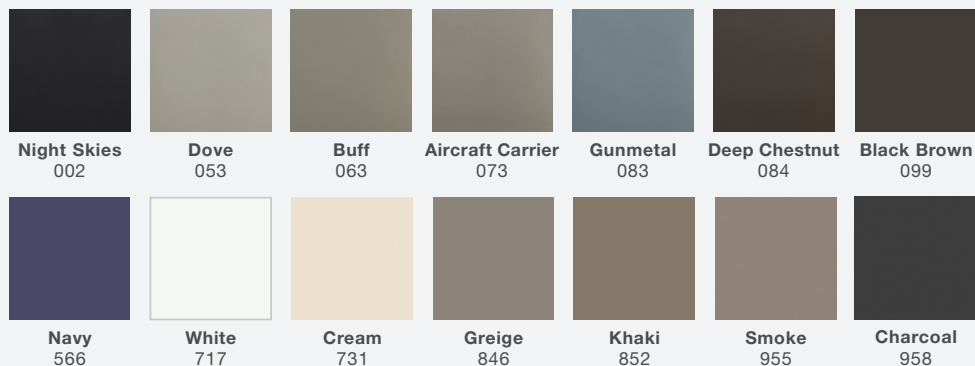

# Elemental Edges | Architectural Base

Elemental Edges Architectural Wall Base is an easy-to-order, sustainable solution to traditional millwork. The wide variety of design options, sizes, and running line colors allow you to easily coordinate your project finishes with your Mohawk Group flooring selections.

## RUNNING LINE COLORS MADE TO ORDER | Minimum Order Quantity Required

ADDITIONAL COLORS AVAILABLE | Minimum Order Quantities Required