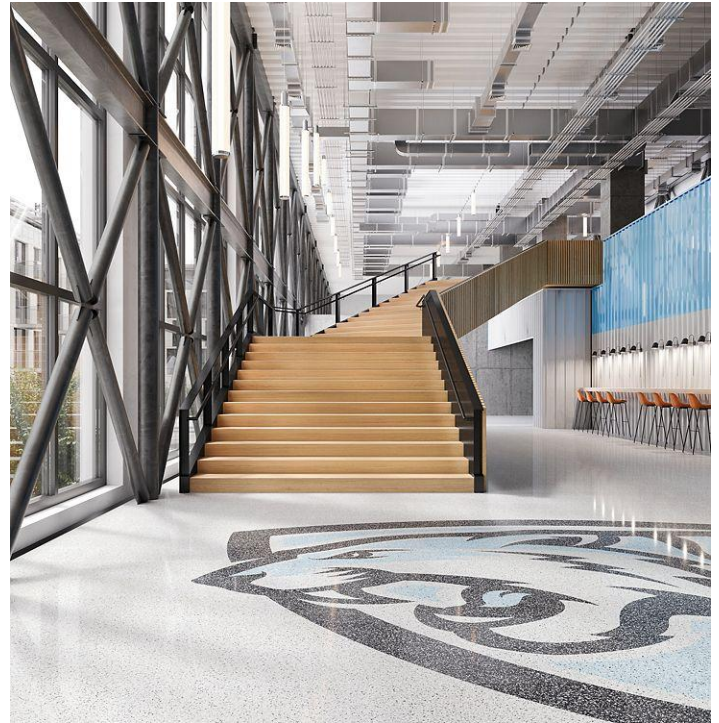

Creative Terrain

Overview

Feature	Description
Collection	Creative Terrain
Style	Creative Terrain (C0181)
Product Type	HVT
Size	18" X 36"
Construction	Homogenous Vinyl Tile
Surface Profile	Smooth Finish
Edge Profile	Squared
Installation	Glue Down
Installation Method	Brick Ashlar, Half Lap, Herringbone, Random
Recommended Adhesive	M99 or Total Bond Adhesive