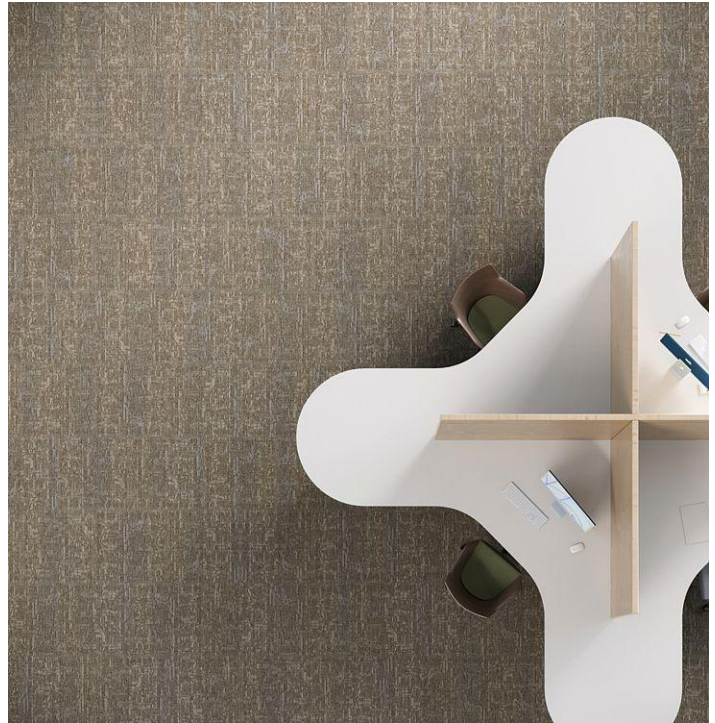

Adopt A Plan

Overview

Feature	Description
Collection	Taking Steps
Style	Adopt A Plan (GT466)
Product Type	Carpet Tile
Size	24" X 24"
Construction	Tufted
Surface Appearance	Textured Patterned Loop
Fiber	Duracolor® Tricor Premium Nylon
Dye Method	Solution Dyed
Stain Release Technology	Permanent, Built into the Fiber
Soil Release Technology	EcoSentry Soil Protection
Backing	EcoFlex ONE
Pile Weight	18.00 oz/yd ² (610 g/m ²)
Gauge	1/12 (47.00 rows per 10cm)
Stitches per Inch	13 (51.18 per 10cm)
Total Thickness	0.212" (5.38 mm)
Density	7363
Installation	Glue Down, FlexLok
Installation Method	Quarter Turn, Vertical Ashlar, Brick Ashlar, Multi-Directional
Recommended Adhesive	Enpress, M700 Plus, FlexLok+ Tabs, Total Bond

Recommended Installation Methods

Quarter Turn

Vertical Ashlar

Brick Ashlar

Multi-Directional

Colorways

Franklin

Color code: 565
Style number: GT466