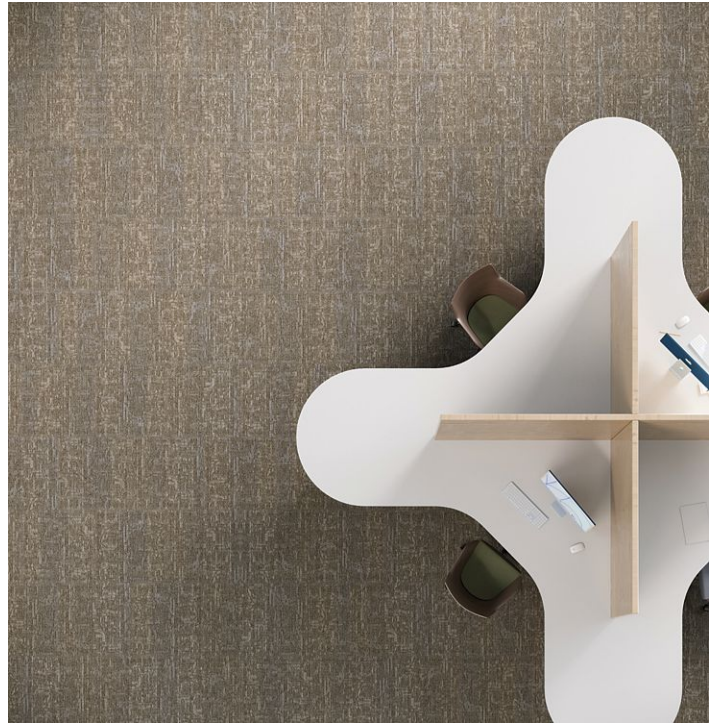

## Overview

Feature	Description
Collection	Taking Steps
Style	Adopt A Plan (GT466)
Product Type	Carpet Tile
Size	24 in x 24 in
Construction	Tufted
Surface Appearance	Textured Patterned Loop
Fiber	Duracolor® Tricor Premium Nylon
Dye Method	Solution Dyed
Stain Release Technology	Permanent, Built into the Fiber
Soil Release Technology	EcoSentry Soil Protection
Backing	Ecoflex One
Pile Weight	18 oz/yd <sup>2</sup> (610 g/m <sup>2</sup> )
Gauge	1/12 (47.00 rows per 10cm)
Stitches per Inch	13 (51.2 per 10cm)
Installation	Glue Down, FlexLok
Installation Method	Quarter Turn, Vertical Ashlar, Brick Ashlar, Multi Directional
Recommended Adhesive	Enpress, M700 Plus, FlexLok+ Tabs, Total Bond