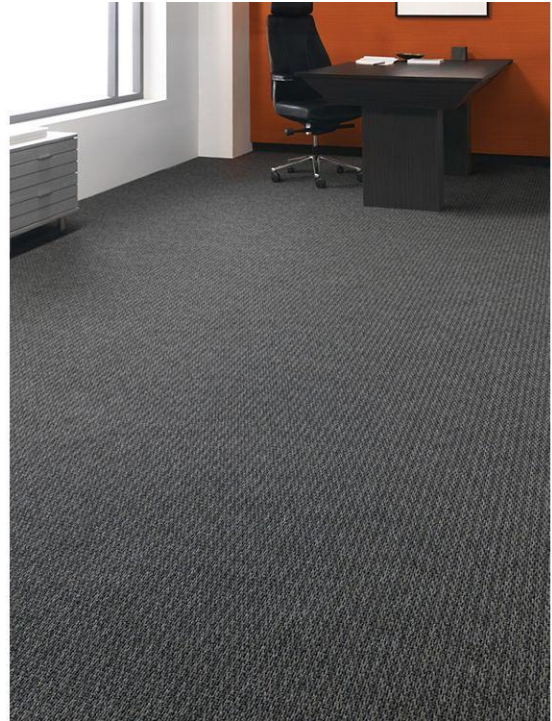

Artist II 24 x 24

Overview

Feature	Description
Collection	Pure Genius II
Style	Artist II 24 x 24 (BT380)
Product Type	Carpet Tile
Size	24" X 24"
Construction	Tufted
Surface Appearance	Textured Multi Colored Loop
Fiber	ColorStrand® Nylon
Dye Method	Solution Dyed / Yarn Dyed
Stain Release Technology	EcoSentry Plus Stain Protection
Soil Release Technology	EcoSentry Soil Protection
Backing	EcoFlex Matrix
Pile Weight	18.00 oz/yd ² (610 g/m ²)
Gauge	1/10 (39.37 rows per 10 cm)
Stitches per Inch	12 (47.24 per 10cm)
Total Thickness	0.201" (5.11 mm)
Density	4286
Installation	FlexLok
Installation Method	Quarter Turn
Recommended Adhesive	Enpress, M700 Plus, FlexLok+ Tabs, Total Bond

Recommended Installation Methods

Quarter Turn

Colorways

Scientist

Color code: 358
Style number: BT380

Architect

Color code: 689
Style number: BT380

Composer