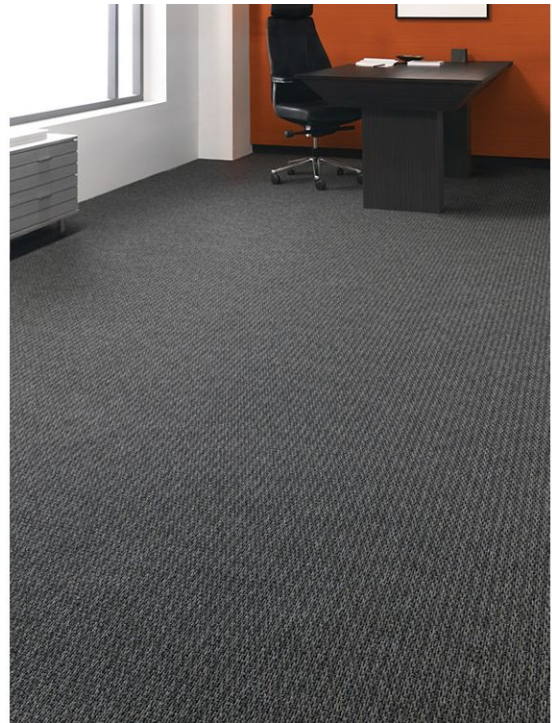

Artist II 24 x 24

Overview

Feature	Description
Collection	Pure Genius II
Style	Artist II 24 x 24 (BT380)
Product Type	Carpet Tile
Size	24 in x 24 in
Construction	Tufted
Surface Appearance	Textured Multi Colored Loop
Fiber	ColorStrand® Nylon
Dye Method	Solution Dyed/Yarn Dyed
Stain Release Technology	EcoSentry Plus Stain Protection
Soil Release Technology	EcoSentry Soil Protection
Backing	Ecoflex Matrix
Pile Weight	15 oz/yd ² (509 g/m ²)
Gauge	1/10 (39.37 rows per 10 cm)
Stitches per Inch	12 (47.2 per 10cm)
Pile Thickness	0.126
Installation	FlexLok
Installation Method	Quarter Turn
Recommended Adhesive	Enpress, M700 Plus, FlexLok+ Tabs, Total Bond

Recommended Installation Methods

Quarter Turn

Colorways

Philosopher

Color code: 884
Style number: BT380

Archaeologist

Color code: 955
Style number: BT380

Mathematician