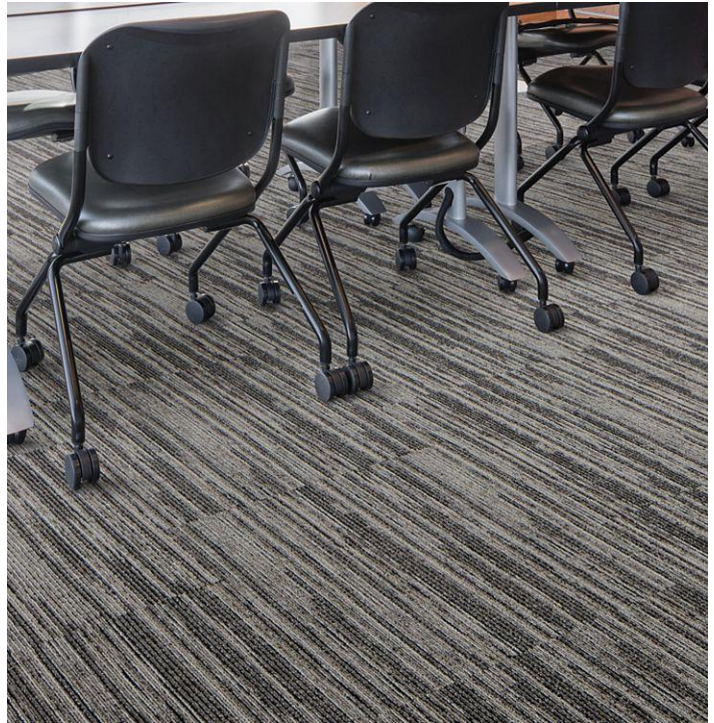

Blended Twist

Overview

Feature	Description
Collection	Artisanal
Style	Blended Twist (BT413)
Product Type	Carpet Tile
Size	24" X 24"
Construction	Tufted
Surface Appearance	Textured Patterned Loop
Fiber	ColorStrand® Nylon
Dye Method	Solution Dyed
Stain Release Technology	EcoSentry Plus Stain Protection
Soil Release Technology	EcoSentry Soil Protection
Backing	EcoFlex Matrix
Pile Weight	15.00 oz/yd ² (509 g/m ²)
Gauge	1/12 (47.00 rows per 10 cm)
Stitches per Inch	13.1 (51.57 per 10cm)
Total Thickness	0.312" (7.92 mm)
Density	6835
Installation	FlexLok
Installation Method	Quarter Turn, Monolithic, Brick Ashlar, Vertical Ashlar, Multi-Directional
Recommended Adhesive	Enpress, M700 Plus, FlexLok+ Tabs, Total Bond

Recommended Installation Methods

Quarter Turn

Monolithic

Brick Ashlar

Vertical Ashlar

Multi-Directional

Colorways

Jewel