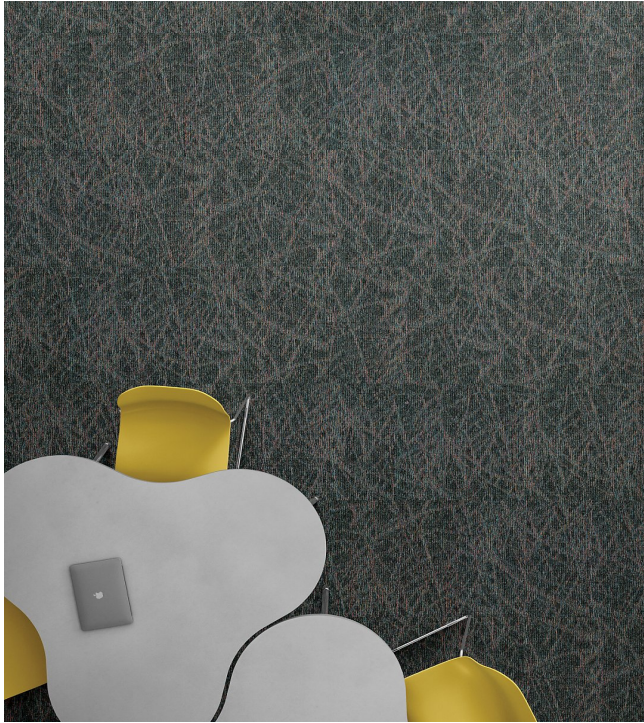

SHAPE & FLOW

Flux Play BT584

24 in x 24 in Carpet Tile

Collection	Shape & Flow
Style	Flux Play (BT584)
Product Type	Carpet Tile
Size	24 in x 24 in
Construction	Tufted
Surface Appearance	Textured Patterned Loop
Fiber	ColorStrand® Nylon
Dye Method	Solution Dyed
Stain Release Technology	EcoSentry Plus Stain Protection
Soil Release Technology	EcoSentry Soil Protection
Backing	Ecoflex Matrix
Tufted Pile Weight	16 oz/yd2 (542 g/m2)
Pile Height	0.085
Gauge	1/12 (47.00 rows per 10 cm)
Stitches per Inch	11.5 (45.3 per 10cm)
Pile Thickness	0.085
Total Thickness	0.188 "
Density	6776
Installation	FlexLok
Recommended Adhesive	Enpress, M700 Plus, FlexLok+ Tabs, Total Bond

Recommended Installation Methods

Brick Ashlar

Monolithic

Multi Directional

Quarter Turn

Vertical Ashlar

Colorways

Rift
Color: 568

Hydric
Color: 569

Dredge
Color: 853

Outfall
Color: 924

Levi
Color: 957

Sediment
Color: 958

Channel
Color: 959

Gravel
Color: 989

Testing