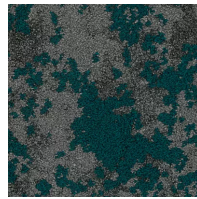

Random

Colorways

Gold Dust Bark
Color: 831

Sunburst Bark
Color: 832

Moonglow Bark
Color: 837

Velvet Snow Bark
Color: 847

Jewel Leaf Bark
Color: 856

Map Rock Stone
Color: 937

Sky Shield Stone
Color: 945

Felted Fringe Stone
Color: 975

Drifted Root Stone
Color: 976

Testing

TARR Rating	Severe
GSA Stain Release	Pass
Flammability	(ASTM E648) Class 1 - Glue Down
Static Propensity	(AATC 134) Under 3.5 KV
Smoke Density	(ASTM E662) Less than 450