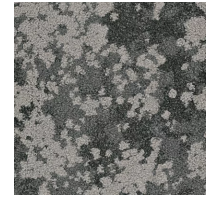

Random

Colorways

Gold Dust Bark
Color: 831

Sunburst Bark
Color: 832

Moonglow Bark
Color: 837

Velvet Snow Bark
Color: 847

Jewel Leaf Bark
Color: 856

Map Rock Stone
Color: 937

Sky Shield Stone
Color: 945

Felted Fringe Stone
Color: 975

Drifted Root Stone
Color: 976

Testing

TARR Rating	Severe
GSA Stain Release	Pass
Flammability	(ASTM E648) Class 1 - Glue Down
Static Propensity	(AATC 134) Under 3.5 KV
Smoke Density	(ASTM E662) Less than 450