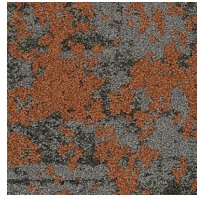

LICHEN COMMUNITY

Macro Bloom II GT474

12 in x 36 in Carpet Tile

Collection	Lichen Community
Style	Macro Bloom II (GT474)
Product Type	Carpet Tile
Size	12 in x 36 in
Construction	Pattern Perfect
Surface Appearance	Textured Patterned Loop
Fiber	Duracolor® Tricor Premium Nylon
Dye Method	Solution Dyed
Stain Release Technology	Permanent, Built into the Fiber
Soil Release Technology	EcoSentry Soil Protection
Backing	Ecoflex One
Tufted Pile Weight	25 oz/yd2 (848 g/m2)
Gauge	1/12 (47.00 rows per 10cm)
Density	6766
Installation	Glue Down, FlexLok
Recommended Adhesive	Enpress, M700 Plus, FlexLok+ Tabs, Total Bond

Recommended Installation Methods

Basket Weave

Brick Ashlar

Half Lap

Herringbone

Monolithic

Monolithic Stepping

Plank Half Lap

Random

Colorways

Gold Dust Bark
Color: 831

Sunburst Bark
Color: 832

Moonglow Bark
Color: 837

Velvet Snow Bark
Color: 847

Jewel Leaf Bark
Color: 856

Map Rock Stone
Color: 937

Sky Shield Stone
Color: 945

Felted Fringe Stone
Color: 975

Drifted Root Stone
Color: 976

Testing

TARR Rating	Severe
GSA Stain Release	Pass
Flammability	(ASTM E648) Class 1 - Glue Down
Static Propensity	(AATC 134) Under 3.5 KV
Smoke Density	(ASTM E662) Less than 450