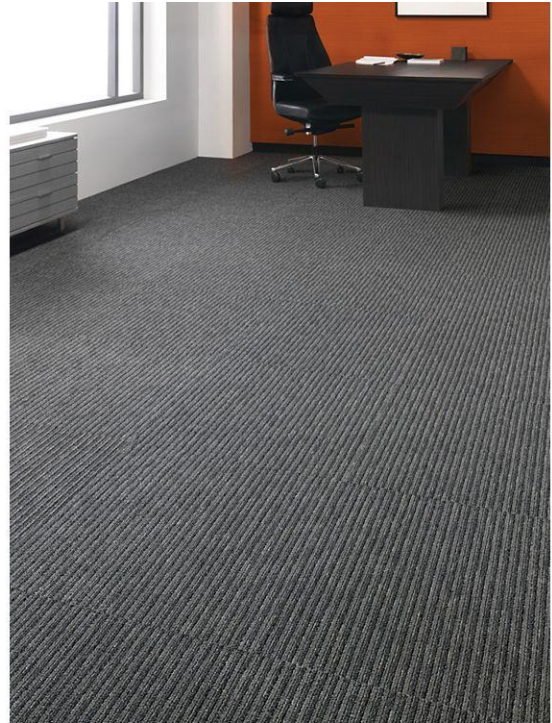

Ceo II 12'

Overview

Feature	Description
Collection	Pure Genius II
Style	Ceo II 12' (BC382)
Product Type	Broadloom
Size	12Ft 00In
Pattern Repeat	0.8"W X 0"L
Construction	Tufted
Surface Appearance	Textured Multi Colored Loop
Fiber	ColorStrand® Nylon
Dye Method	Solution Dyed / Yarn Dyed
Stain Release Technology	EcoSentry Plus Stain Protection
Soil Release Technology	EcoSentry Soil Protection
Backing	Weldlok®
Pile Weight	15.00 oz/yd2 (509 g/m2)
Gauge	1/10 (39.37 rows per 10 cm)
Stitches per Inch	10 (39.37 per 10cm)
Total Thickness	0.239" (6.07 mm)
Density	5347
Installation	Glue Down, Double Stick, Tackless
Installation Method	Side Match
Recommended Adhesive	NuBroadlok Premium Plus, NuBroadlok VRT, NuBroadlok Edge Sealer, NuBroadlok Moisture Proof Latex Seam Sealer