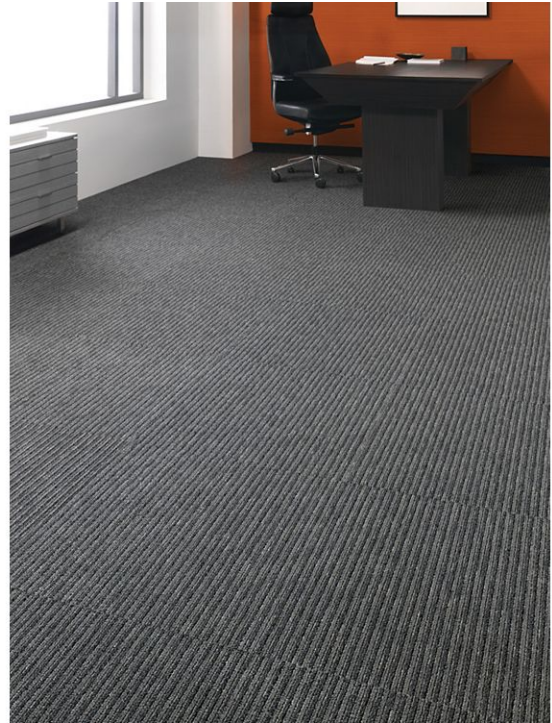

Ceo II 24 x 24

Overview

Feature	Description
Collection	Pure Genius II
Style	Ceo II 24 x 24 (BT382)
Product Type	Carpet Tile
Size	24 in x 24 in
Construction	Tufted
Surface Appearance	Textured Multi Colored Loop
Fiber	ColorStrand® Nylon
Dye Method	Solution Dyed/Yarn Dyed
Stain Release Technology	EcoSentry Plus Stain Protection
Soil Release Technology	EcoSentry Soil Protection
Backing	Ecoflex Matrix
Pile Weight	15 oz/yd ² (509 g/m ²)
Gauge	1/10 (39.37 rows per 10 cm)
Stitches per Inch	10 (39.4 per 10cm)
Pile Thickness	0.126
Installation	FlexLok
Installation Method	Quarter Turn
Recommended Adhesive	Enpress, M700 Plus, FlexLok+ Tabs, Total Bond

Recommended Installation Methods

Quarter Turn

Colorways

Philosopher

Color code: 884
Style number: BT382

Archaeologist

Color code: 955
Style number: BT382

Mathematician