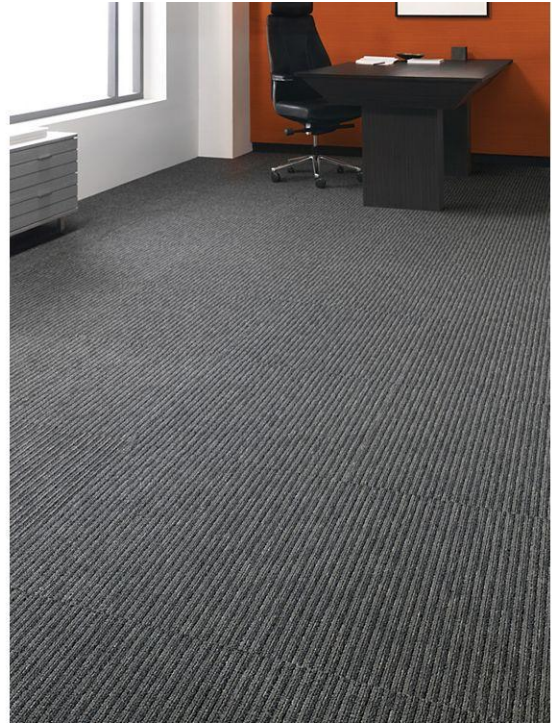

Ceo II 24 x 24

Overview

Feature	Description
Collection	Pure Genius II
Style	Ceo II 24 x 24 (BT382)
Product Type	Carpet Tile
Size	24" X 24"
Construction	Tufted
Surface Appearance	Textured Multi Colored Loop
Fiber	ColorStrand® Nylon
Dye Method	Solution Dyed / Yarn Dyed
Stain Release Technology	EcoSentry Plus Stain Protection
Soil Release Technology	EcoSentry Soil Protection
Backing	EcoFlex Matrix
Pile Weight	15.00 oz/yd ² (509 g/m ²)
Gauge	1/10 (39.37 rows per 10 cm)
Stitches per Inch	10 (39.37 per 10cm)
Total Thickness	0.189" (4.8 mm)
Density	4286
Installation	FlexLok
Installation Method	Quarter Turn
Recommended Adhesive	Enpress, M700 Plus, FlexLok+ Tabs, Total Bond

Recommended Installation Methods

Quarter Turn

Colorways

Scientist

Color code: 358
Style number: BT382

Architect

Color code: 689
Style number: BT382

Composer