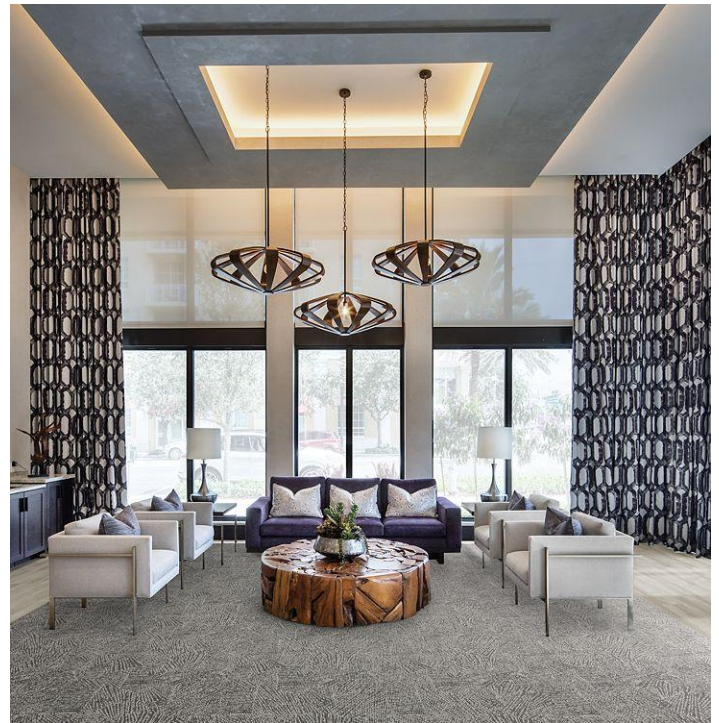

Collective Structure

Overview

Feature	Description
Collection	Restorative Insights
Style	Collective Structure (BC638)
Product Type	Broadloom
Size	12Ft 00In
Pattern Repeat	36"W X 72"L
Construction	Tufted
Surface Appearance	Textured Patterned Cut & Loop
Fiber	ColorStrand® Nylon
Dye Method	Solution Dyed
Stain Release Technology	EcoSentry Plus Stain Protection
Soil Release Technology	EcoSentry Soil Protection
Backing	Weldlok®
Pile Weight	32.00 oz/yd2 (1085 g/m2)
Gauge	1/12 (47.00 rows per 10cm)
Stitches per Inch	10 (39.37 per 10cm)
Pile Thickness	0.343" (8.73 mm)
Total Thickness	0.304" (7.72 mm)
Density	7155
Installation	Glue Down, Double Stick, Tackless
Installation Method	Side Match
Recommended Adhesive	NuBroadlok Premium Plus, NuBroadlok VRT, NuBroadlok Edge Sealer, NuBroadlok Moisture Proof Latex Seam Sealer

Colorways

Desert Shadows

Color code: 449
Style number: BC638

Winter Solstice

Color code: 545
Style number: BC638

Twilight

Color code: 575
Style number: BC638

Garden Path