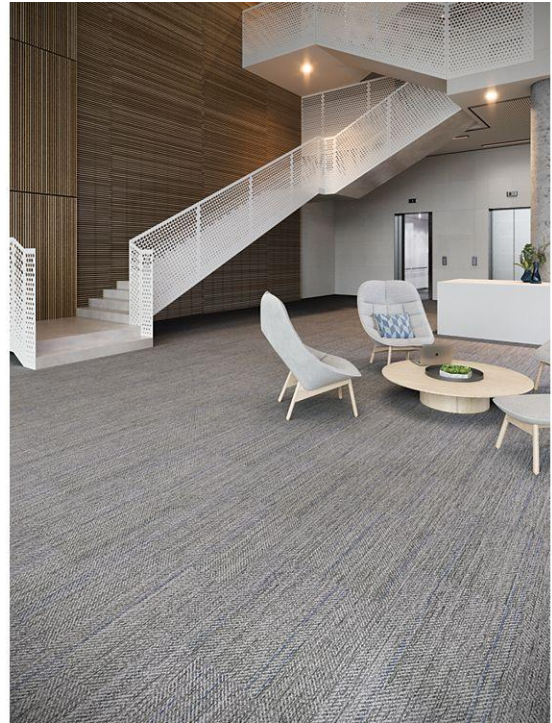

Counter Casual

Overview

Feature	Description
Collection	Denim Culture
Style	Counter Casual (GT352)
Product Type	Carpet Tile
Size	24" X 24"
Construction	Tufted
Surface Appearance	Textured Patterned Loop
Fiber	Duracolor® Tricor Premium Nylon
Dye Method	Solution Dyed
Stain Release Technology	Permanent, Built into the Fiber
Soil Release Technology	EcoSentry Soil Protection
Backing	EcoFlex ONE
Gauge	1/12 (47.00 rows per 10 cm)
Stitches per Inch	12 (47.24 per 10cm)
Installation	Glue Down, FlexLok
Installation Method	Quarter Turn, Vertical Ashlar, Brick Ashlar, Multi-Directional
Recommended Adhesive	Enpress, M700 Plus, FlexLok+ Tabs, Total Bond

Recommended Installation Methods

Quarter Turn

Vertical Ashlar

Brick Ashlar

Multi-Directional

Colorways

Stone Wash

Color code: 727
Style number: GT352