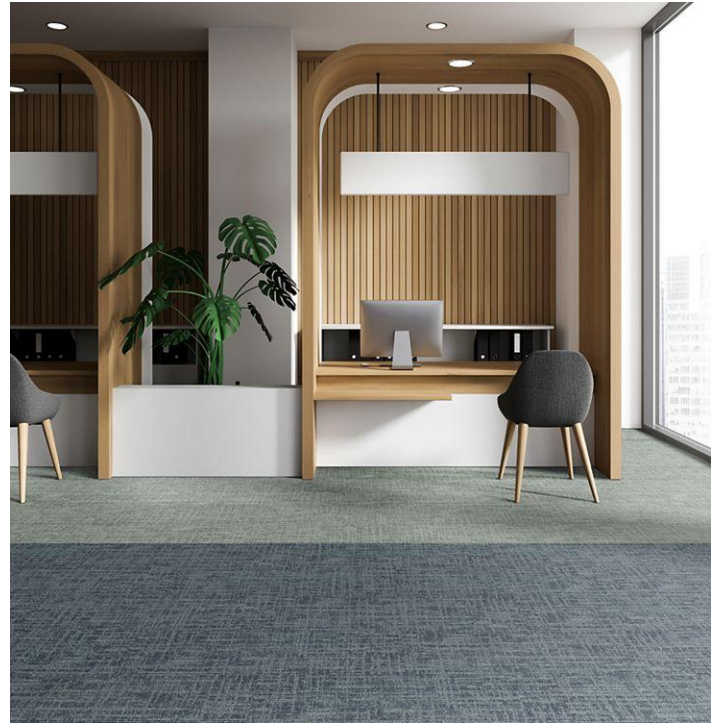

## Overview

Feature	Description
Collection	Social Canvas
Style	Creative Culture (GT483)
Product Type	Carpet Tile
Size	12" X 36"
Construction	Tufted
Surface Appearance	Textured Patterned Multi-Colored Loop
Fiber	Duracolor® Tricor Premium Nylon
Dye Method	Solution Dyed
Stain Release Technology	Permanent, Built into the Fiber
Soil Release Technology	EcoSentry Soil Protection
Backing	EcoFlex ONE
Pile Weight	22.00 oz/yd2 (746 g/m2)
Gauge	1/12 (47.00 rows per 10 cm)
Stitches per Inch	13.5 (53.15 per 10cm)
Total Thickness	0.350" (8.89 mm)
Density	5577
Installation	Glue Down, FlexLok
Installation Method	Monolithic, Half Lap, Brick Ashlar, Basket Weave, Plank Half Lap, Monolithic Weave, Plank Half Lap, Monolithic Stepping, Random, Herringbone
Recommended Adhesive	Enpress, M700 Plus, FlexLok+ Tabs, Total Bond