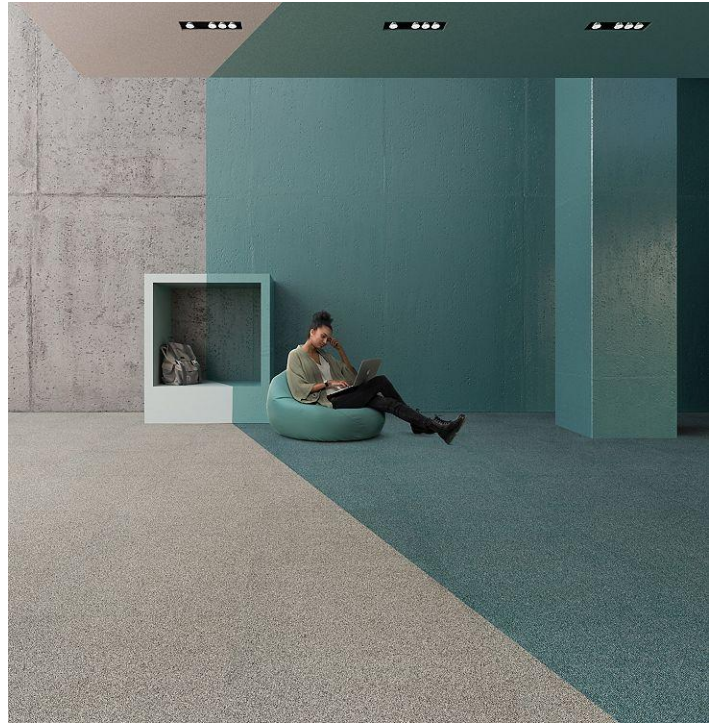

Creative Spark

Overview

Feature	Description
Collection	Creative Spark
Style	Creative Spark (BT426)
Product Type	Carpet Tile
Size	24" X 24"
Construction	Tufted
Surface Appearance	Level Loop
Fiber	ColorStrand® Nylon
Dye Method	Solution Dyed
Stain Release Technology	EcoSentry Plus Stain Protection
Soil Release Technology	EcoSentry Soil Protection
Backing	Ecoflex Matrix
Pile Weight	17.00 oz/yd ² (576 g/m ²)
Gauge	1/10 (39.37 rows per 10cm)
Stitches per Inch	12 (47.24 per 10cm)
Total Thickness	.223" (5.66 mm)
Density	5513
Installation	FlexLok
Installation Method	Brick Ashlar, Monolithic, Multi-Directional, Quarter Turn, Vertical Ashlar
Recommended Adhesive	Enpress, M700 Plus, FlexLok+ Tabs, Total Bond

Recommended Installation Methods

Brick Ashlar

Monolithic

Multi-Directional

Quarter Turn

Vertical Ashlar

Colorways

Carbon