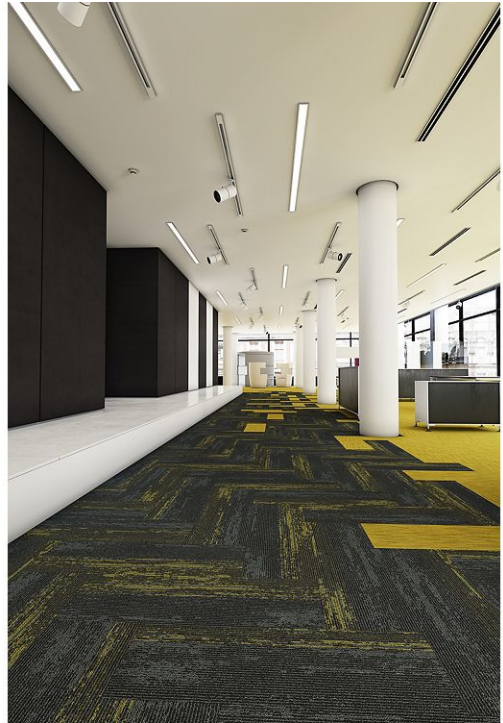

Disruptive Path

Overview

Feature	Description
Collection	Art Style
Style	Disruptive Path (BT430)
Product Type	Carpet Tile
Size	12 in x 36 in
Construction	Tufted
Surface Appearance	Level Multi-Colored Patterned Loop
Fiber	ColorStrand® Nylon
Dye Method	Solution Dyed
Stain Release Technology	EcoSentry Plus Stain Protection
Soil Release Technology	EcoSentry Soil Protection
Backing	Ecoflex Matrix
Pile Weight	17 oz/yd ² (576 g/m ²)
Gauge	1/12 (47.00 rows per 10 cm)
Stitches per Inch	12 (47.2 per 10cm)
Pile Thickness	0.100
Installation	FlexLok
Installation Method	Monolithic, Half Lap, Brick Ashlar, Basket Weave, Plank Half Lap, Monolithic Stepping, Random, Herringbone
Recommended Adhesive	Enpress, M700 Plus, FlexLok+ Tabs, Total Bond

Cosmic Sky

Color code: 955
Style number: BT430

Orange Crush

Color code: 913
Style number: BT430

Neon Citron

Color code: 931
Style number: BT430

Purple Dawn

Color code: 914
Style number: BT430

Crimson Flash

Color code: 933
Style number: BT430

Cotton Candy

Color code: 944
Style number: BT430

Colorways

Blue Dusk

Color code: 915
Style number: BT430

Lime Rush