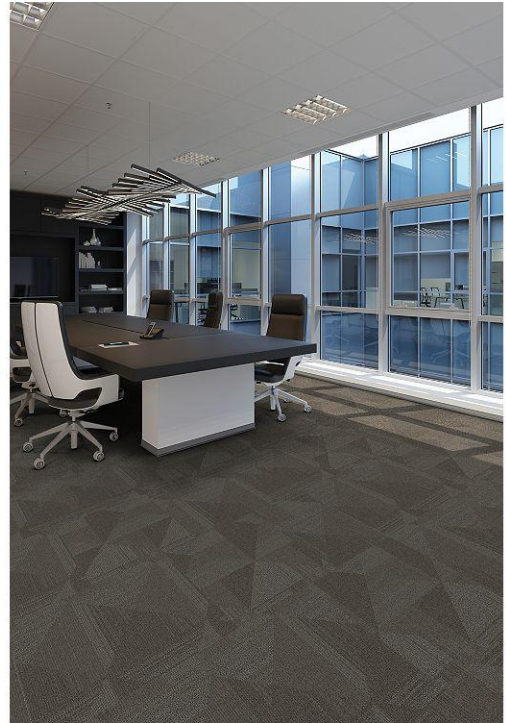

Enlivened

Overview

Feature	Description
Collection	Art Exposure
Style	Enlivened (BT455)
Product Type	Carpet Tile
Size	24" X 24"
Construction	Tufted
Surface Appearance	Textured Patterned Multi-Colored Loop
Fiber	ColorStrand® Nylon
Dye Method	Solution Dyed
Stain Release Technology	EcoSentry Plus Stain Protection
Soil Release Technology	EcoSentry Soil Protection
Backing	EcoFlex Matrix
Pile Weight	17.00 oz/yd2 (576 g/m2)
Gauge	1/12 (47.00 rows per 10 cm)
Stitches per Inch	12 (47.24 per 10cm)
Pile Thickness	.093" (2.36 mm)
Total Thickness	0.204" (5.18 mm)
Density	6580
Installation	FlexLok
Installation Method	Quarter Turn, Vertical Ashlar, Brick Ashlar, Monolithic, Multi-Directional
Recommended Adhesive	Enpress, M700 Plus, FlexLok+ Tabs, Total Bond

Recommended Installation Methods

Quarter Turn

Vertical Ashlar

Brick Ashlar

Monolithic

Multi-Directional

Colorways

Cadet