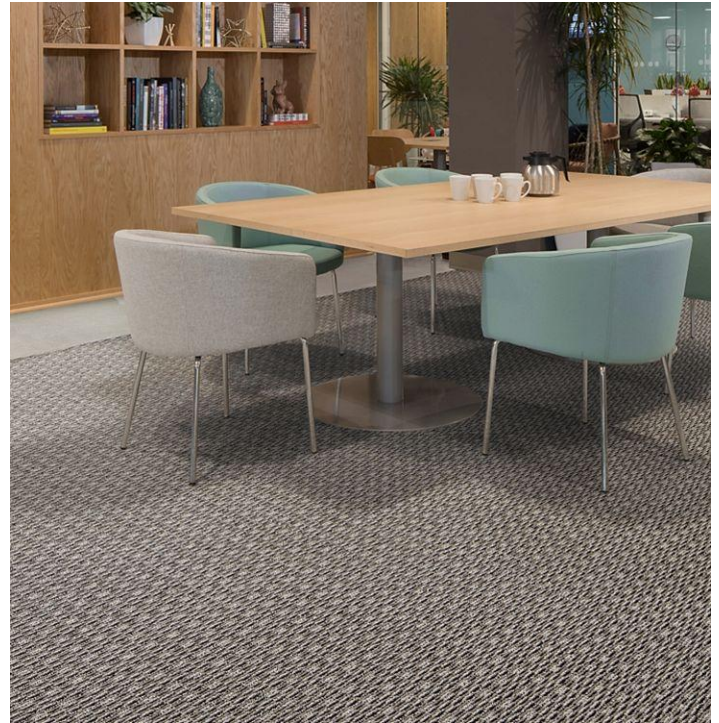

Essential Elements

Overview

Feature	Description
Collection	Remastered
Style	Essential Elements (BC441)
Product Type	Broadloom
Size	12Ft 00In
Pattern Repeat	2"W X 2.3"L
Construction	Tufted
Surface Appearance	Level Multi-Colored Patterned Loop
Fiber	ColorStrand® Nylon
Dye Method	Solution Dyed
Stain Release Technology	EcoSentry Plus Stain Protection
Soil Release Technology	EcoSentry Soil Protection
Backing	Weldlok®
Pile Weight	17.00 oz/yd ² (576 g/m ²)
Gauge	1/12 (47.00 rows per 10 cm)
Stitches per Inch	12 (47.24 per 10cm)
Pile Thickness	.101" (2.57 mm)
Total Thickness	0.363" (9.22 mm)
Density	6059
Installation	Glue Down, Double Stick, Tackless
Installation Method	Side Match
Recommended Adhesive	NuBroadlok Premium Plus, NuBroadlok VRT, NuBroadlok Edge Sealer, NuBroadlok Moisture Proof Latex Seam Sealer

Colorways

Refocus

Color code: 589
Style number: BC441

Reshape

Color code: 841
Style number: BC441

Reboot

Color code: 878
Style number: BC441

Revalue