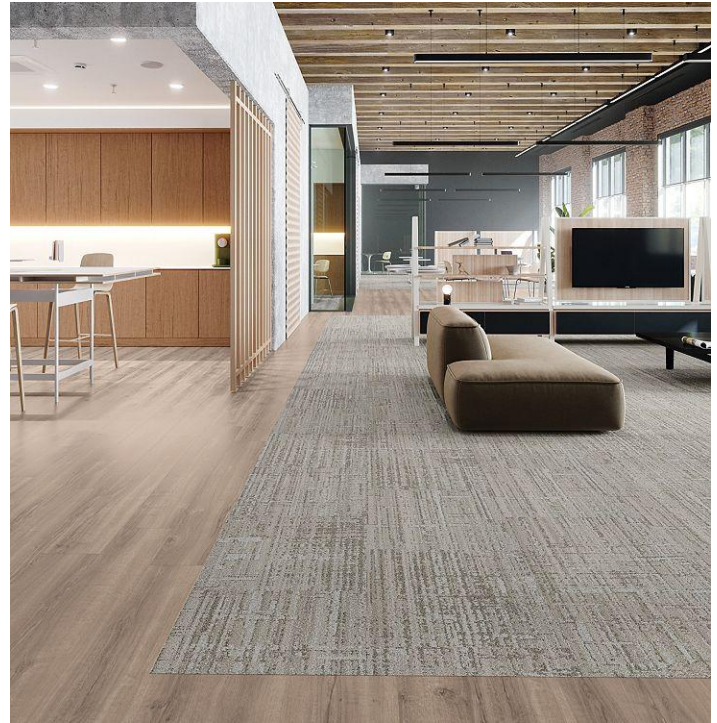

Introspective Thoughts

Overview

Feature	Description
Collection	Emanating Echoes
Style	Introspective Thoughts (GT344)
Product Type	Carpet Tile
Size	24" X 24"
Construction	Pattern Perfect
Surface Appearance	Textured Patterned Loop
Fiber	Duracolor® Tricor Premium Nylon
Dye Method	Solution Dyed
Stain Release Technology	Permanent, Built into the Fiber
Soil Release Technology	EcoSentry Soil Protection
Backing	EcoFlex ONE
Pile Weight	26.00 oz/yd2 (882 g/m2)
Gauge	1/12 (47.00 rows per 10 cm)
Stitches per Inch	9.17 (36.09 per 10cm)
Total Thickness	0.409" (10.39 mm)
Installation	Glue Down, FlexLok
Installation Method	Quarter Turn, Monolithic, Vertical Ashlar, Brick Ashlar, Multi-Directional
Recommended Adhesive	Enpress, M700 Plus, FlexLok+ Tabs, Total Bond

Recommended Installation Methods

Quarter Turn

Vertical Ashlar

Brick Ashlar

Multi-Directional

Colorways

Wickham

Color code: 525
Style number: GT344