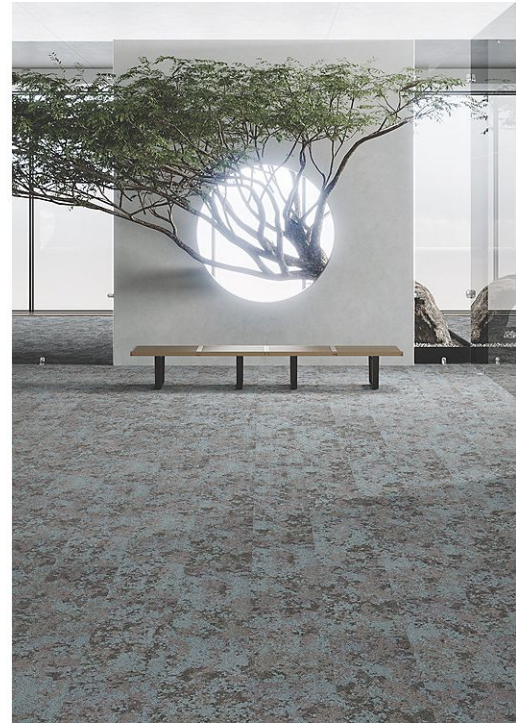

Macro Bloom II

Overview

Feature	Description
Collection	Lichen Community
Style	Macro Bloom II (GT474)
Product Type	Carpet Tile
Size	12" X 36"
Construction	Pattern Perfect
Surface Appearance	Textured Patterned Multi-Colored Loop
Fiber	Duracolor® Tricor Premium Nylon
Dye Method	Solution Dyed
Stain Release Technology	Permanent, Built into the Fiber
Soil Release Technology	EcoSentry Soil Protection
Backing	EcoFlex ONE
Pile Weight	25.00 oz/yd2 (848 g/m2)
Gauge	1/12 (47.00 rows per 10cm)
Stitches per Inch	9.5 (37.4 per 10cm)
Density	6766
Installation	Glue Down, FlexLok
Installation Method	Monolithic, Half Lap, Brick Ashlar, Basket Weave, Plank Half Lap, Monolithic Weave, Plank Half Lap, Monolithic Stepping, Random, Herringbone
Recommended Adhesive	Enpress, M700 Plus, FlexLok+ Tabs, Total Bond