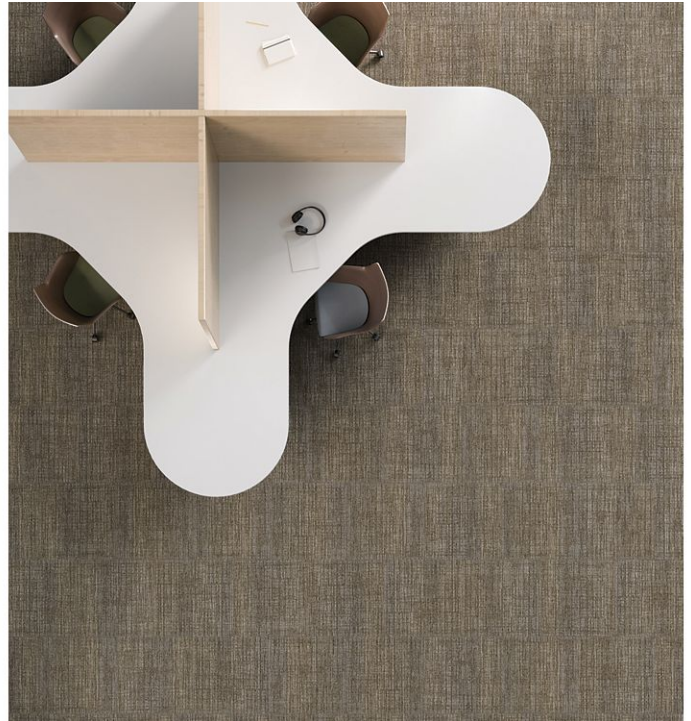

Necessary Action

Overview

Feature	Description
Collection	Taking Steps
Style	Necessary Action (GT467)
Product Type	Carpet Tile
Size	24 in x 24 in
Construction	Tufted
Surface Appearance	Textured Patterned Loop
Fiber	Duracolor® Tricor Premium Nylon
Dye Method	Solution Dyed
Stain Release Technology	Permanent, Built into the Fiber
Soil Release Technology	EcoSentry Soil Protection
Backing	Ecoflex One
Pile Weight	18 oz/yd ² (610 g/m ²)
Gauge	1/12 (47.00 rows per 10cm)
Stitches per Inch	13 (51.2 per 10cm)
Installation	Glue Down, FlexLok
Installation Method	Quarter Turn, Vertical Ashlar, Brick Ashlar, Multi Directional
Recommended Adhesive	Enpress, M700 Plus, FlexLok+ Tabs, Total Bond

Recommended Installation Methods

Quarter Turn

Vertical Ashlar

Brick Ashlar

Multi Directional

Colorways

Ramon

Color code: 855
Style number: GT467