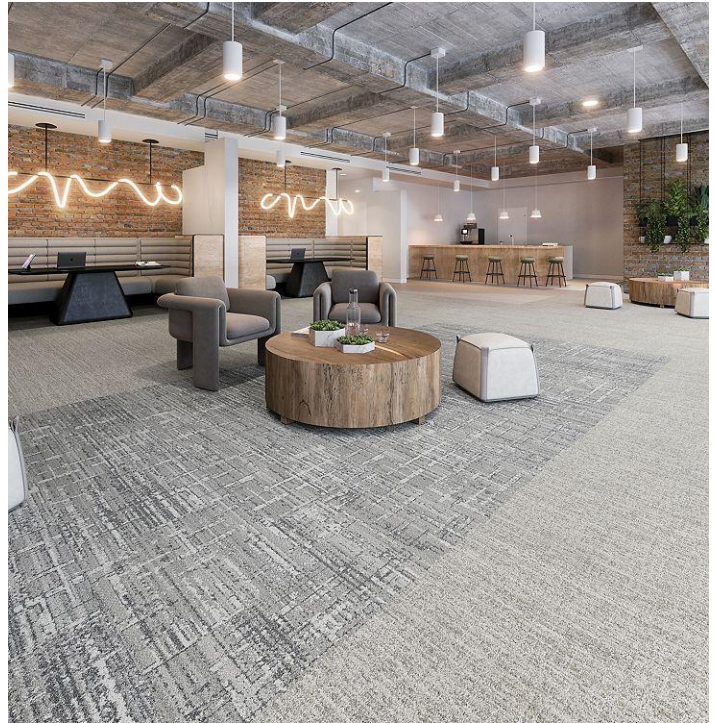

Quiet Musings

Overview

Feature	Description
Collection	Emanating Echoes
Style	Quiet Musings (GT345)
Product Type	Carpet Tile
Size	24" X 24"
Construction	Pattern Perfect
Surface Appearance	Textured Patterned Loop
Fiber	Duracolor® Tricor Premium Nylon
Dye Method	Solution Dyed
Stain Release Technology	Permanent, Built into the Fiber
Soil Release Technology	EcoSentry Soil Protection
Backing	Ecoflex One
Pile Weight	26.00 oz/yd2 (882 g/m2)
Gauge	1/12 (47.00 rows per 10 cm)
Stitches per Inch	9 (35.43 per 10cm)
Total Thickness	0.398" (10.11 mm)
Installation	Glue Down, FlexLok
Installation Method	Quarter Turn, Monolithic, Vertical Ashlar, Brick Ashlar, Multi-Directional
Recommended Adhesive	Enpress, M700 Plus, FlexLok+ Tabs, Total Bond