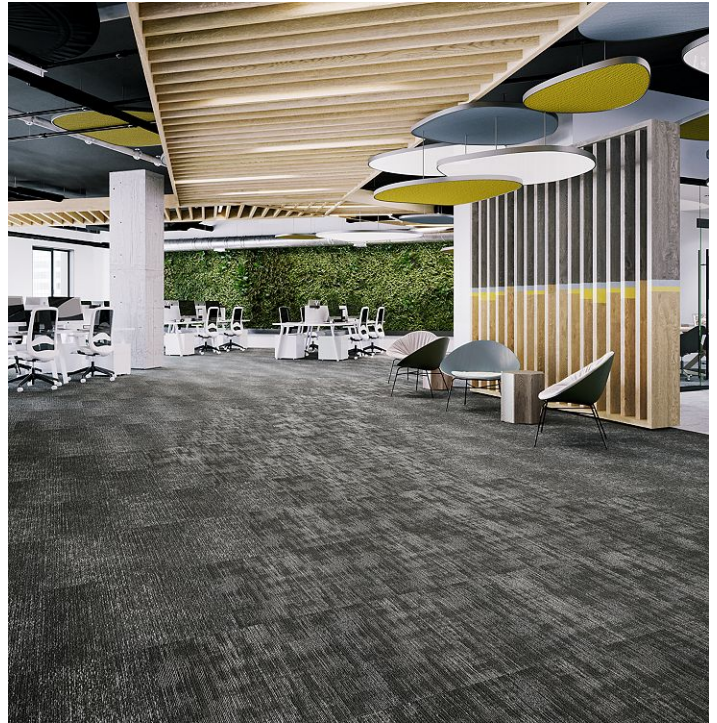

Refined Pass

Overview

Feature	Description
Collection	Crossing Current
Style	Refined Pass (BT582)
Product Type	Carpet Tile
Size	24 in x 24 in
Construction	Tufted
Surface Appearance	Patterned Loop
Fiber	ColorStrand® Nylon
Dye Method	Solution Dyed
Stain Release Technology	EcoSentry Plus Stain Protection
Soil Release Technology	EcoSentry Soil Protection
Backing	Ecoflex Matrix
Pile Weight	16 oz/yd ² (542 g/m ²)
Gauge	1/12 (47.00 rows per 10cm)
Stitches per Inch	11.4 (44.9 per 10cm)
Pile Thickness	0.095
Installation	FlexLok
Installation Method	Quarter Turn, Brick Ashlar, Multi Directional
Recommended Adhesive	Enpress, M700 Plus, FlexLok+ Tabs, Total Bond

Recommended Installation Methods

Quarter Turn

Brick Ashlar

Multi Directional

Colorways

Seneca

Color code: 988
Style number: BT582

Dakota