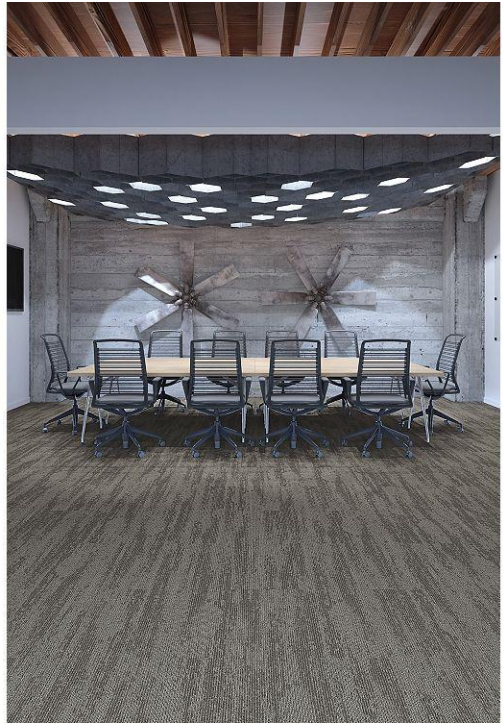

Shared Path

Overview

Feature	Description
Collection	Art Style
Style	Shared Path (BT429)
Product Type	Carpet Tile
Size	12" X 36"
Construction	Tufted
Surface Appearance	Level Multi-Colored Patterned Loop
Fiber	ColorStrand® Nylon
Dye Method	Solution Dyed
Stain Release Technology	EcoSentry Plus Stain Protection
Soil Release Technology	EcoSentry Soil Protection
Backing	EcoFlex Matrix
Pile Weight	17.00 oz/yd2 (576 g/m2)
Gauge	1/12 (47.00 rows per 10 cm)
Stitches per Inch	12 (47.24 per 10cm)
Total Thickness	0.304" (7.72 mm)
Density	8383
Installation	FlexLok
Installation Method	Monolithic, Half Lap, Brick Ashlar, Basket Weave, Plank Half Lap, Monolithic Weave, Plank Half Lap, Monolithic Stepping, Random, Herringbone
Recommended Adhesive	Enpress, M700 Plus, FlexLok+ Tabs, Total Bond

Colorways

Slate

Color code: 959
Style number: BT429

Cadet

Color code: 569
Style number: BT429

Fallow

Color code: 853
Style number: BT429

Platinum