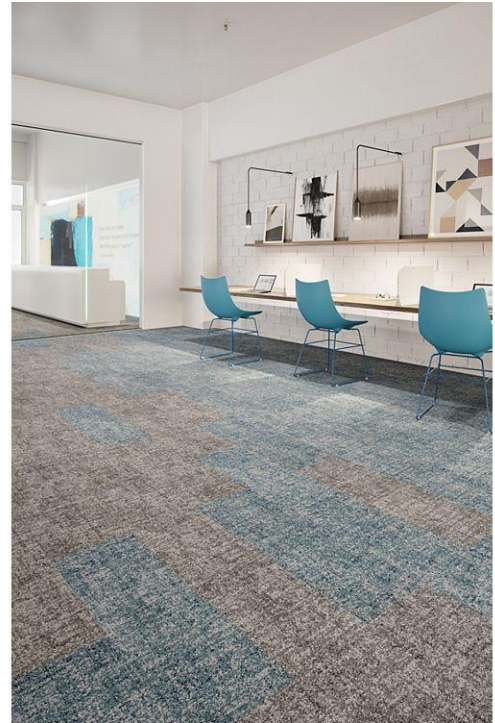

Space For All

Overview

Feature	Description
Collection	Social Canvas
Style	Space For All (GT482)
Product Type	Carpet Tile
Size	12" X 36"
Construction	Pattern Perfect
Surface Appearance	Textured Patterned Multi-Colored Loop
Fiber	Duracolor® Tricolor Premium Nylon
Dye Method	Solution Dyed
Stain Release Technology	Permanent, Built into the Fiber
Soil Release Technology	EcoSentry Soil Protection
Backing	EcoFlex ONE
Pile Weight	25.00 oz/yd2 (848 g/m2)
Gauge	1/12 (47.00 rows per 10 cm)
Stitches per Inch	9.17 (36.09 per 10cm)
Total Thickness	0.341" (8.66 mm)
Density	8181
Installation	Glue Down, FlexLok
Installation Method	Monolithic, Half Lap, Brick Ashlar, Basket Weave, Plank Half Lap, Monolithic Weave, Plank Half Lap, Monolithic Stepping, Random, Herringbone
Recommended Adhesive	Enpress, M700 Plus, FlexLok+ Tabs, Total Bond