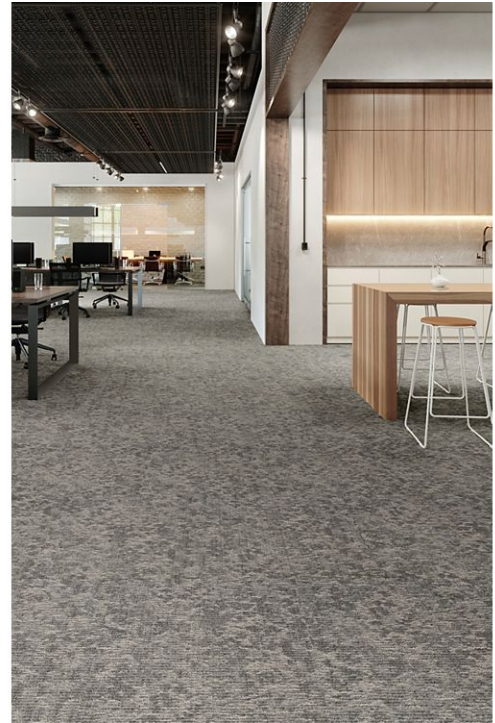

Superflux

Overview

Feature	Description
Collection	Renewed Outlook
Style	Superflux (BT590)
Product Type	Carpet Tile
Size	24 in x 24 in
Construction	Tufted
Surface Appearance	Textured Patterned Loop
Fiber	ColorStrand® Nylon
Dye Method	Solution Dyed
Stain Release Technology	EcoSentry Plus Stain Protection
Soil Release Technology	EcoSentry Soil Protection
Backing	Ecoflex Matrix
Pile Weight	15 oz/yd ² (509 g/m ²)
Gauge	1/12 (47.00 rows per 10 cm)
Stitches per Inch	12 (47.2 per 10cm)
Pile Thickness	0.111
Installation	FlexLok
Installation Method	Quarter Turn, Monolithic, Vertical Ashlar, Brick Ashlar, Multi Directional
Recommended Adhesive	Enpress, M700 Plus, FlexLok+ Tabs, Total Bond

Recommended Installation Methods

Quarter Turn

Monolithic

Vertical Ashlar

Brick Ashlar

Multi Directional

Colorways

Fieldstone