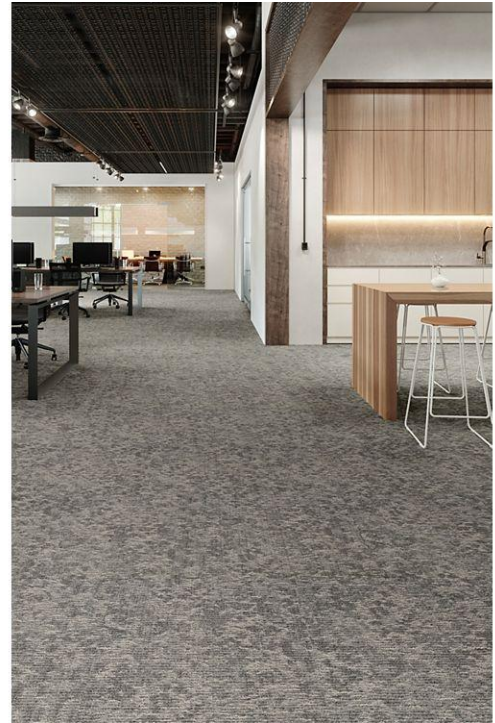

Superflux

Overview

Feature	Description
Collection	Renewed Outlook
Style	Superflux (BT590)
Product Type	Carpet Tile
Size	24" X 24"
Construction	Tufted
Surface Appearance	Textured Patterned Loop
Fiber	ColorStrand® Nylon
Dye Method	Solution Dyed
Stain Release Technology	EcoSentry Plus Stain Protection
Soil Release Technology	EcoSentry Soil Protection
Backing	Ecoflex Matrix
Pile Weight	15.00 oz/yd ² (509 g/m ²)
Gauge	1/12 (47.00 rows per 10 cm)
Stitches per Inch	12 (47.24 per 10cm)
Total Thickness	0.215" (5.46 mm)
Density	5345
Installation	FlexLok
Installation Method	Quarter Turn, Monolithic, Vertical Ashlar, Brick Ashlar, Multi-Directional
Recommended Adhesive	Enpress, M700 Plus, FlexLok+ Tabs, Total Bond

Recommended Installation Methods

Quarter Turn

Vertical Ashlar

Brick Ashlar

Multi-Directional

Colorways

Georgian Brick

Color code: 257
Style number: BT590